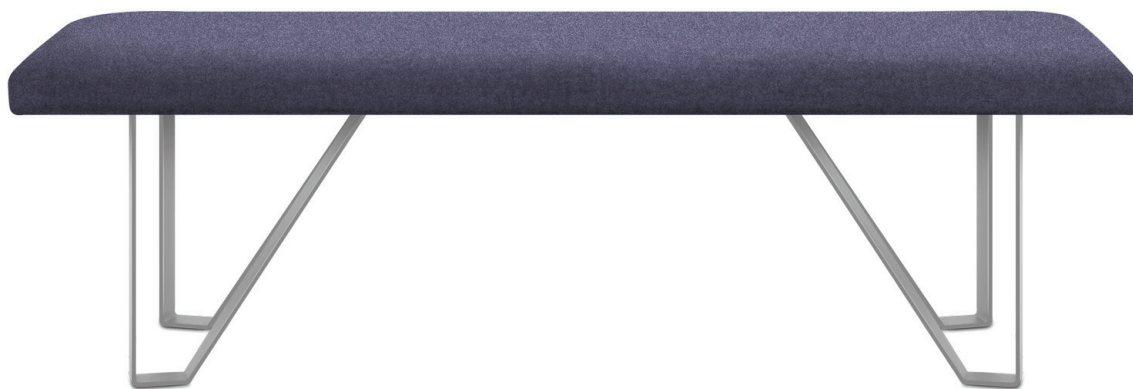

Zuffen

console table
bench

3710 54w x 20d x 29h • console table
painted steel base with plastic laminate, solid surface or stone top options

Zuffen

console table
bench

3711 60w x 18d x 18h • bench
painted steel base, with cushion options, type L (shown)