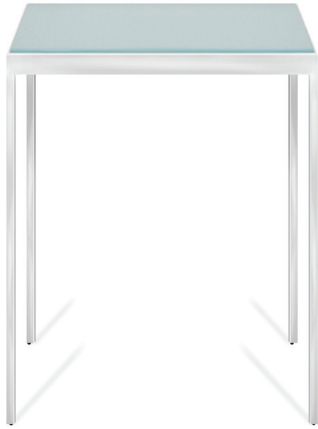

Verona

occasional table
console table
bench

3451 20w x 20d x 22h • end table
painted steel base, satin stainless steel construction available
with glass, solid surface and stone inset top options, etched glass (shown)

3453 48w x 24d x 16h • coffee table
painted steel base, satin stainless steel construction available with glass, solid surface and stone inset top options

Verona

occasional table
console table
bench

3454 54w x 18d x 29h • console table
painted steel base, satin stainless steel construction available with glass, solid surface and stone inset top options

Verona

occasional table
console table
bench

3455 60w x 18d x 18h • bench
painted steel base, satin stainless steel construction available with inset cushion options, Type C (shown)