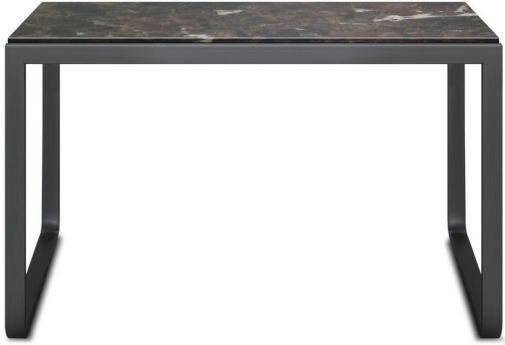

Uöö

occasional table
console table
bench

3841 26w x 26d x 22h • end table
painted steel base, satin stainless steel construction available with glass, solid surface and stone top options

3843 60w x 20d x 16h • coffee table
painted steel base, satin stainless steel construction available with glass, solid surface and stone top options

Uöö

occasional table
console table
bench

3844 54w x 18d x 29h • console table
painted steel base, satin stainless steel construction available with glass, solid surface and stone top options

Uöö

occasional table
console table
bench

3845 60w x 18d x 18h • bench
painted steel base, satin stainless steel construction available with cushion options, Type C (shown)