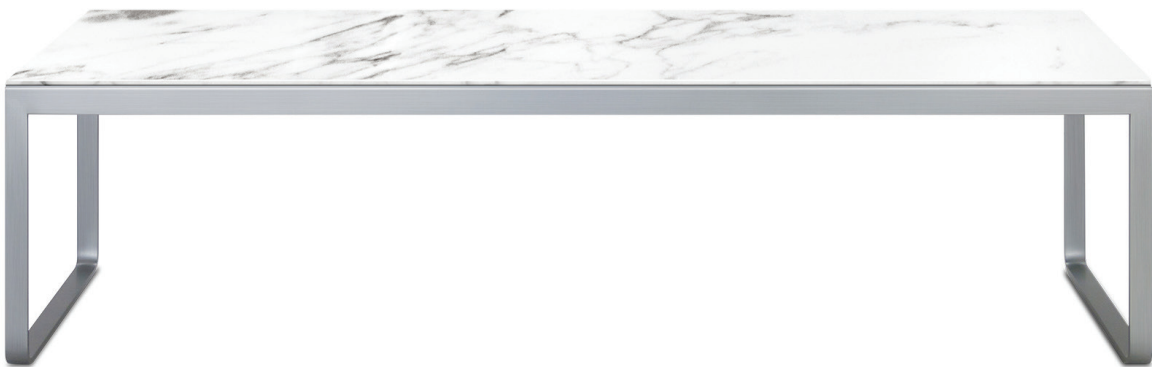

Uöö

occasional table
console table
bench

3841 26w x 26d x 22h • end table
painted steel base, satin stainless steel construction available with glass, solid surface and stone top options

3843 60w x 20d x 16h • coffee table
painted steel base, satin stainless steel construction available with glass, solid surface and stone top options

Uöö

occasional table
console table
bench

3844 54w x 18d x 29h • console table
painted steel base, satin stainless steel construction available with glass, solid surface and stone top options

Uöö

occasional table
console table
bench

3845 60w x 18d x 18h • bench
painted steel base, satin stainless steel construction available with cushion options, Type C (shown)