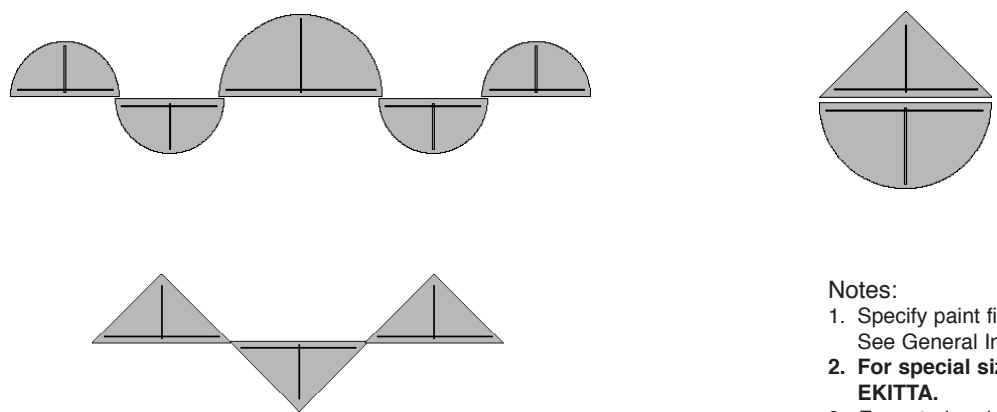

Tongass

		Dimensions	Container
	Planter Shaped aluminum container with 1" high aluminum base . Paint options on container and base.	5603-7 36 dia. x 18d x 7h	650
		5604-10 36 dia. x 18d x 10h	920
		5605-14 36 dia. x 18d x 14 1/2h	1250
		5612-18 36 dia. x 18d x 18h	1350
Height does not include 1" aluminum base			

	Planter Shaped aluminum container with 1" high aluminum base . Paint options on container and base.	5609-7 36w x 18d x 7h	570		
		5610-10 36w x 18d x 10h	820		
		5611-14 36w x 18d x 14 1/2h	1180		
		Height does not include 1" aluminum base			

Tongass Configuration Ideas

1. **Notes:**
1. Specify paint finish on container and base. See General Information page 5 for Finish Options.
  2. **For special sizes, finishes, and options, contact EKITTA.**
  3. For exterior placement drainage holes and clear protective coating option add "E" to catalog number, "exterior placement" to specification description and