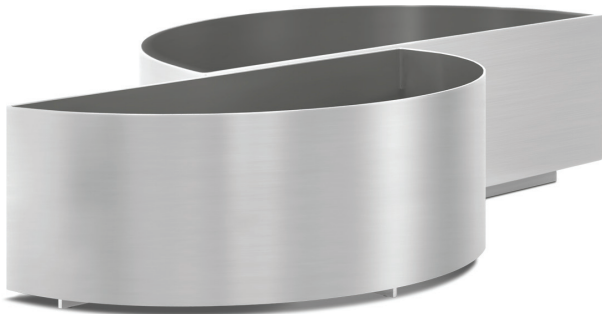

Tongas

planter

5607 24w x 12d x 10h • planter
shaped aluminum planter 1" aluminum base
clear on brushed finish (shown) or paint options

5607 24w x 12d x 10h • planter
shaped aluminum planter 1" aluminum base
clear on brushed finish or paint options (shown)

5601 24 dia x 12d x 10h • planter
shaped aluminum planter 1" aluminum base
clear on brushed finish (shown) or paint options

5605 30 dia x 12d x 14.5h • planter
shaped aluminum planter 1" aluminum base
clear on brushed finish or paint options (shown)