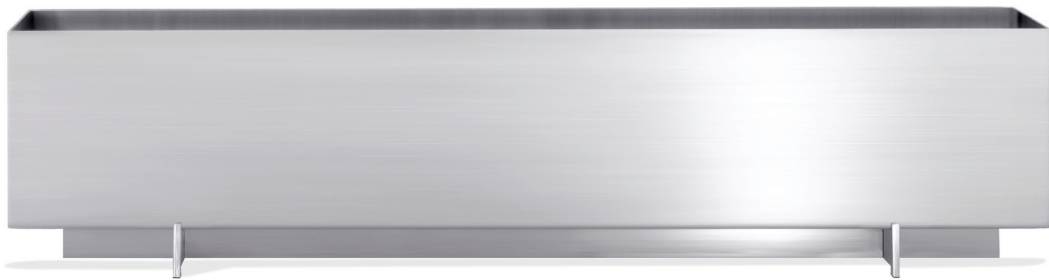

Tikal

planter

5062 20-18dia x 18h • planter
spun aluminum container with wood veneer cylinder base
clear on brushed finish (shown) or paint option

5062 20-18dia x 18h • planter
spun aluminum container with wood veneer cylinder base
clear on brushed finish or paint option (shown)

5065 36w x 7d x 7h • planter
shaped aluminum planter 1 1/2" aluminum base
clear on brushed finish (shown) or paint options