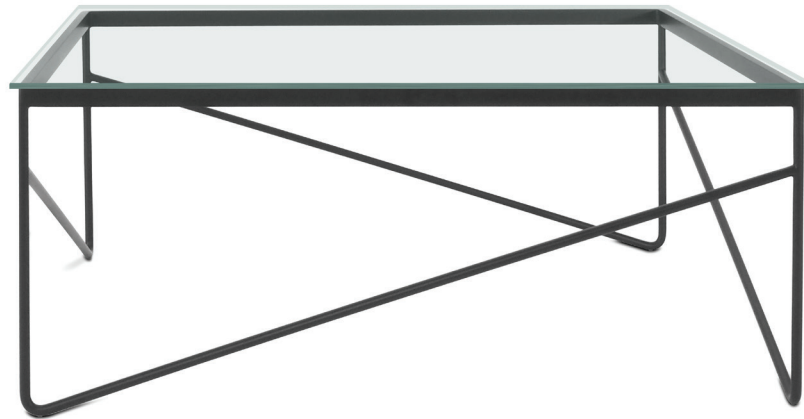

Lyra

occasional table

2820 36 dia x 16h • coffee table
painted steel base with glass, plastic laminate, solid surface and stone options

2822 36w x 36d x 16h • coffee table
painted steel base with glass, plastic laminate, solid surface and stone options