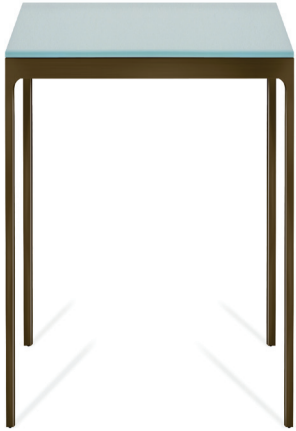

LUCCA

occasional table
console table
bench

3351 20w x 20d x 22h • end table
painted steel base, satin stainless steel construction available
with glass, solid surface and stone top options, etched glass (shown)

3352 36dia x 16h • coffee table
painted steel base, satin stainless steel construction available
with glass, solid surface and stone top options

LUCCA

occasional table
console table
bench

3354 54w x 18d x 29h • console table
painted steel base, satin stainless steel construction available with glass, solid surface and stone top options, etched glass (shown)

LUCCA

occasional table
console table
bench

3355 60w x 18d x 18h • bench
painted steel base, satin stainless steel construction available with cushion options, Type F (shown)