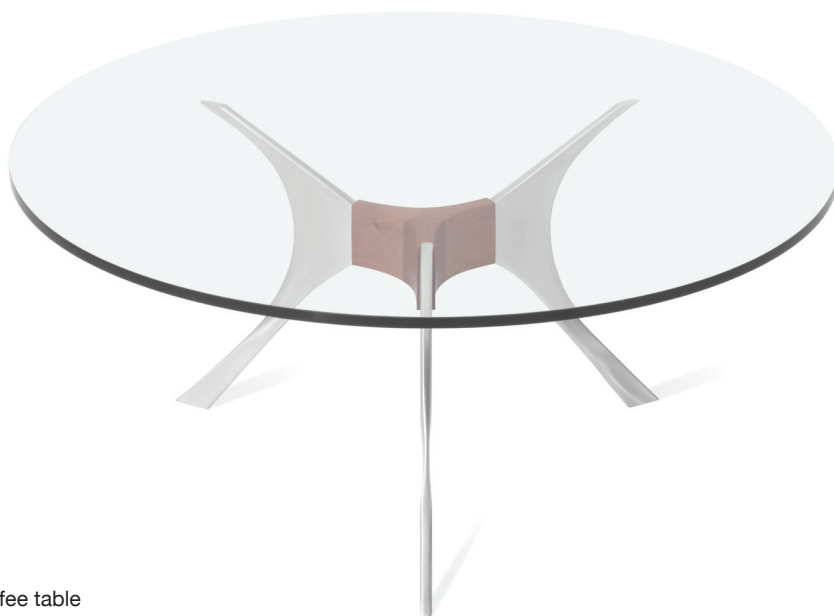

Larkspur

occasional table

2470 21dia x 22h • end table
satin aluminum with solid wood center base and glass top

2471 36dia x 16h • coffee table
satin aluminum with solid wood center base and glass top