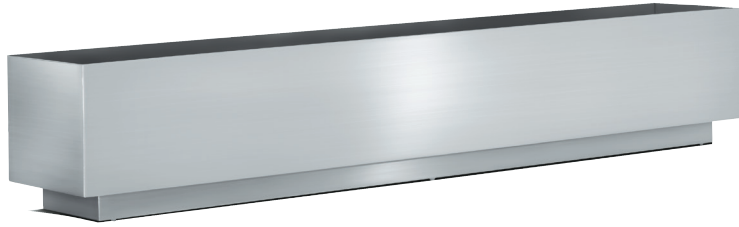

Kisatchie

planter

5114 48w x10d x 10h • planter
shaped aluminum container with 1 1/2h aluminum base
clear on brushed finish (shown) or paint options

5102 48w (68 dia arc outside) x 10d x 10h • planter
shaped aluminum container with 1 1/2h aluminum base
clear on brushed finish or paint options (shown)

5100 48w (68 dia arc outside) x 8d x 7h • planter
shaped aluminum container with 1 1/2h aluminum base, clear on brushed finish (shown) or paint options