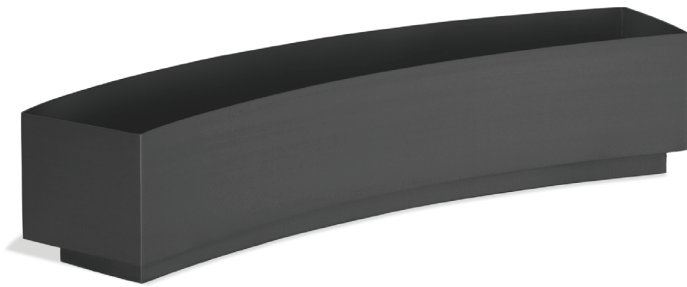

Kisatchie

planter

5114 48w x10d x 10h • planter
shaped aluminum container with 1 1/2h aluminum base
clear on brushed finish (shown) or paint options

5102 48w (68 dia arc outside) x 10d x 10h • planter
shaped aluminum container with 1 1/2h aluminum base
clear on brushed finish or paint options (shown)

5100 48w (68 dia arc outside) x 8d x 7h • planter
shaped aluminum container with 1 1/2h aluminum base, clear on brushed finish (shown) or paint options