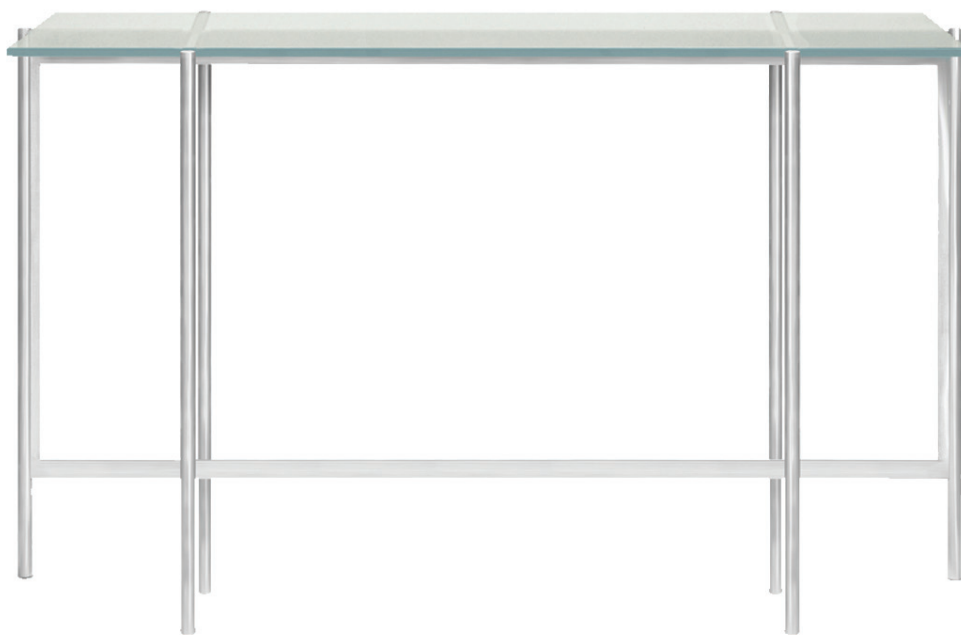

# Dessau

occasional table  
console table

**2530** 16dia x 22h • end table  
satin aluminum base, with glass, solid surface  
and stone inset top options

**2533** 26w x 26d x 22h • end table  
satin aluminum base, with glass, solid surface  
and stone inset top options

**2536** 42w x 24d x 16h, ellipse • coffee table  
satin aluminum base, with glass, solid surface and stone inset top options

# Dessau

occasional table  
console table

**2538** 54w x 20d x 29h • console table  
satin aluminum base, with glass, solid surface and stone inset top options, etched glass (shown)