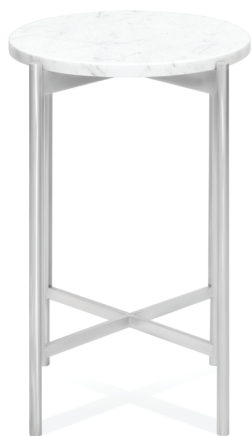

# Dessau

occasional table  
console table

**2530** 16dia x 22h • end table  
satin aluminum base, with glass, solid surface  
and stone inset top options

**2533** 26w x 26d x 22h • end table  
satin aluminum base, with glass, solid surface  
and stone inset top options

**2536** 42w x 24d x 16h, ellipse • coffee table  
satin aluminum base, with glass, solid surface and stone inset top options

# Dessau

occasional table  
console table

**2538** 54w x 20d x 29h • console table  
satin aluminum base, with glass, solid surface and stone inset top options, etched glass (shown)