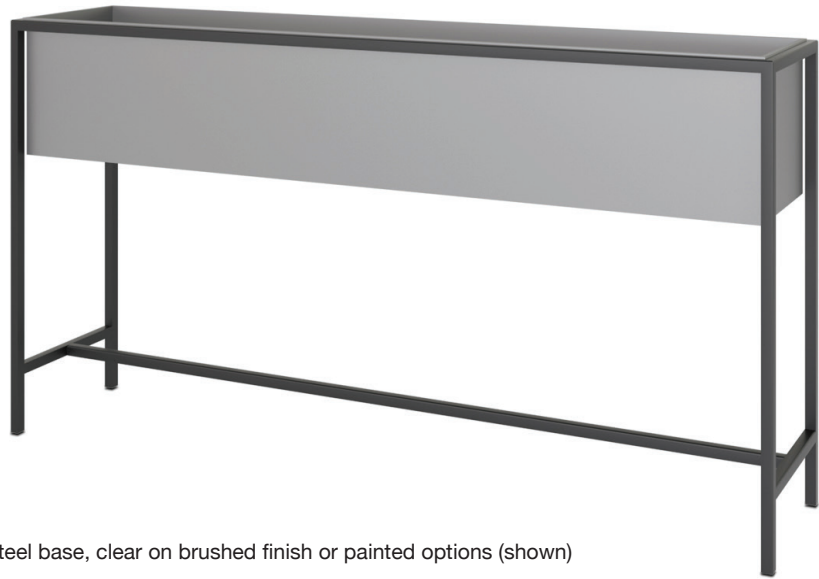

# Desoto LG

planter

**5756** 60w x 12d x 10h • planter  
shaped aluminum container with 30h painted steel base, clear on brushed finish or painted options (shown)

**5754** 84w x 15d x 10h • planter  
shaped aluminum container with 20h painted steel base and caster option, clear on brushed finish or painted options (shown)