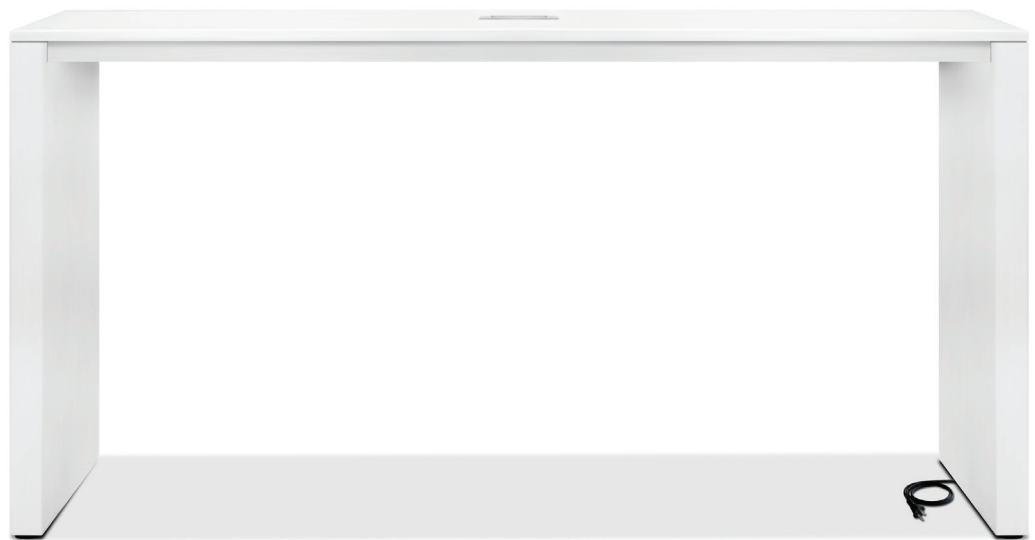

Converge

console table
conference table
bench

3789 144w x 54d x 29h • conference table
painted steel base with leg base options (narrow shown), stone top options power option (2 grommets shown)

Converge

console table
conference table
bench

power pop up

3761 72w x 28d x 36h • standing height table
painted steel base with height options 29", 36" and 42", end panel options (plastic laminate clad shown)
plastic laminate, solid surface, stone top options, power and usb charger grommet (shown)

Converge

console table
conference table
bench

3753 72w x 28d x 36h • standing height table
painted steel base with height options 29", 36" and 42", end panel options (open tubular steel frame shown)
plastic laminate, solid surface, stone (shown) or top options

3746 84w x 28d x 29h • seated height table
painted steel base with height options 29", 36" and 42", end panel options (open tubular steel frame shown)
plastic laminate, solid surface, stone (shown) or top options