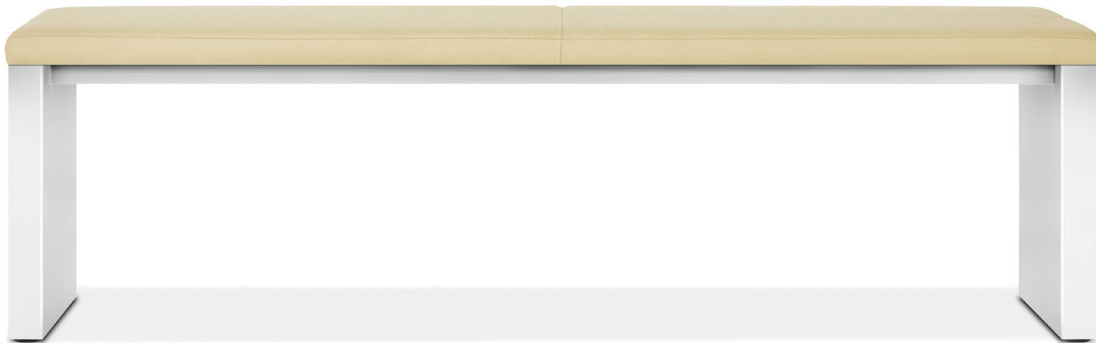

3737 72w x 18d x 26h • bench
painted steel base with height options 18" and 26", plastic clad end panels with cushion options, Type E (shown)