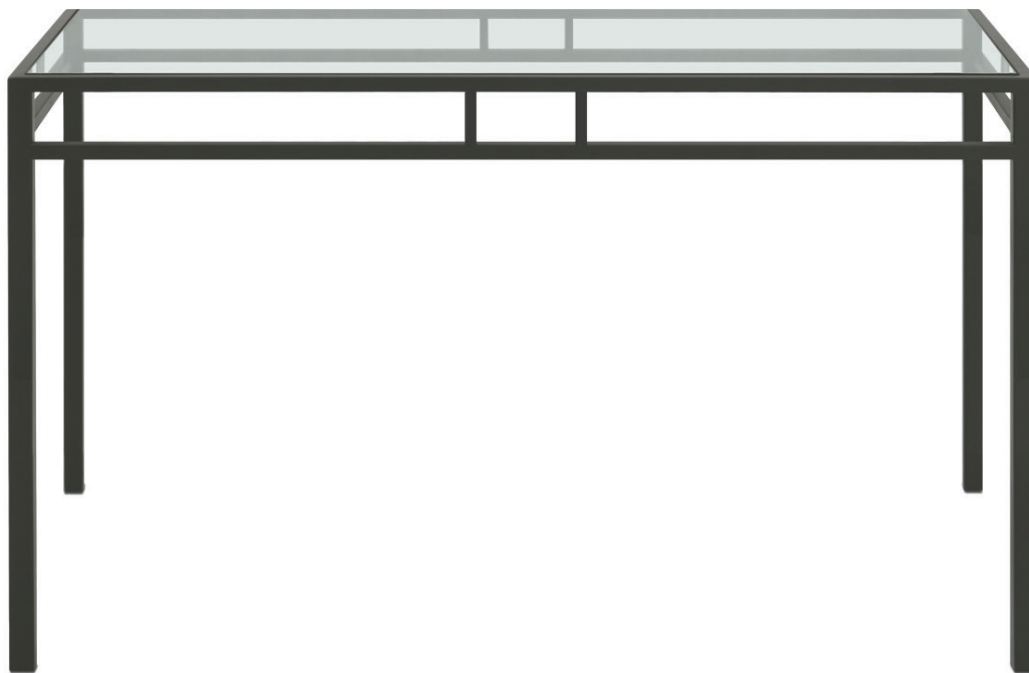

# Canton

occasional table  
console table  
bench

**2171** 26w x 26d x 22h • end table  
painted tubular steel frame, surface mounted or inset glass (shown)  
plastic laminate, solid surface and stone top options

**2173** 42w x 42d x 15h • coffee table  
painted tubular steel frame, surface mounted or inset glass (shown)  
plastic laminate, solid surface and stone top options

# Canton

occasional table  
console table  
bench

**2175** 54w x 18d x 30h • console table  
painted tubular steel frame, surface mounted or inset glass (shown), plastic laminate, solid surface and stone top options

# Canton

occasional table  
console table  
bench

**2178** 72w x 18d x 18h • bench  
painted tubular steel frame, cushion options, Type E (shown)