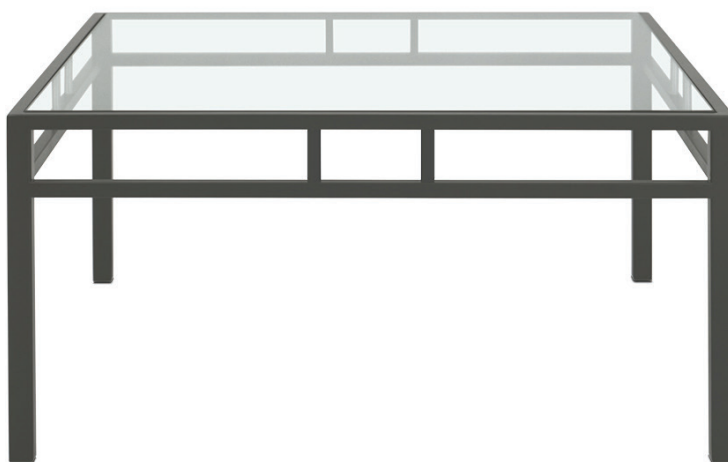

# Canton

occasional table  
console table  
bench

**2171** 26w x 26d x 22h • end table  
painted tubular steel frame, surface mounted or inset glass (shown)  
plastic laminate, solid surface and stone top options

**2173** 42w x 42d x 15h • coffee table  
painted tubular steel frame, surface mounted or inset glass (shown)  
plastic laminate, solid surface and stone top options

# Canton

occasional table  
console table  
bench

**2175** 54w x 18d x 30h • console table  
painted tubular steel frame, surface mounted or inset glass (shown), plastic laminate, solid surface and stone top options

# Canton

occasional table  
console table  
bench

**2178** 72w x 18d x 18h • bench  
painted tubular steel frame, cushion options, Type E (shown)