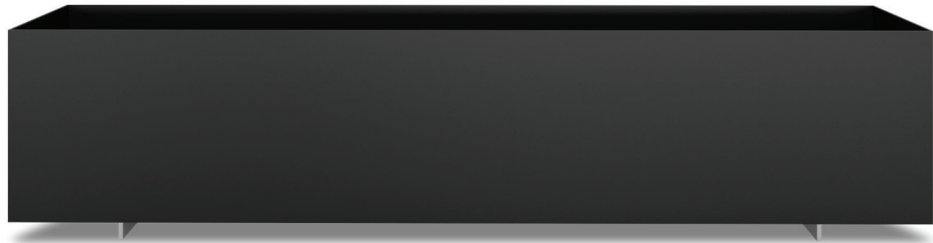

Caddo

planter

5200 16w x 16d x 16h • planter
shaped aluminum container, 1 1/2" brushed aluminum base
clear on brushed finish (shown) or painted options

5203 48w x 8d - 24d x 12w x 7h • planter
shaped aluminum container, 1 1/2" brushed aluminum base
clear on brushed finish (shown) or painted options

5210 36w x 10d x 10h • planter
shaped aluminum container, 1 1/2" brushed aluminum base , clear on brushed finish or painted (shown) options