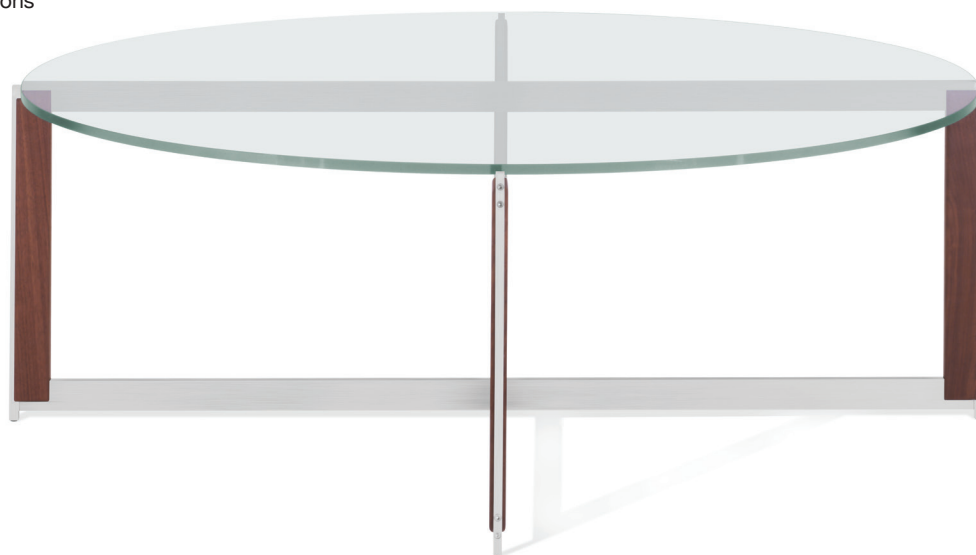

Asti

occasional table
console table
bench

3022 22dia x 22h • end table
brushed aluminum frame with solid wood detail
glass, solid surface and stone inset top options

3025 42w x 24d x 16h, ellipse • coffee table
brushed aluminum frame with solid wood detail, glass, solid surface and stone inset top options

Asti

occasional table
console table
bench

3028 60w x 18d x 29h • console table
brushed aluminum frame with solid wood detail, glass, solid surface and stone inset top options, etched glass top (shown)

Asti

occasional table
console table
bench

3031 72w x 18d x 18h • bench with table
brushed stainless steel frame with solid wood details with inset cushion options, Type F (shown), glass or stone table top options