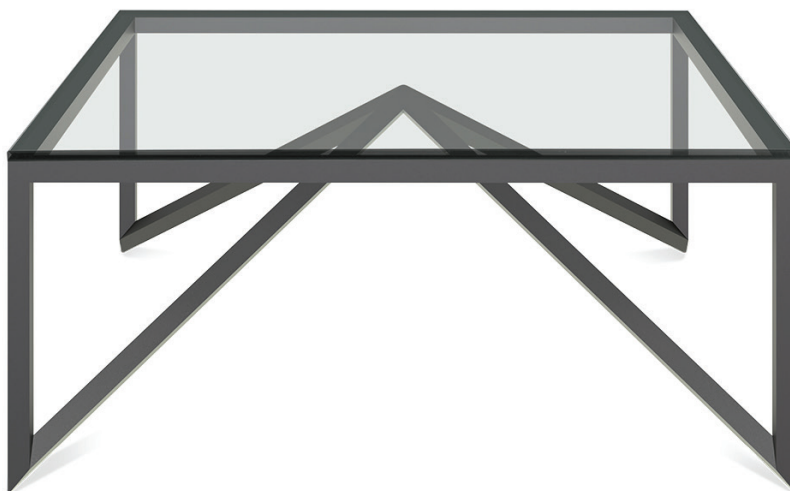

Arris

occasional table

2110 36dia x 15h • coffee table
painted tubular steel base with glass, solid surface and stone top options

2120 36w x 36d x 15h • coffee table
painted tubular steel base with glass, solid surface and stone top options