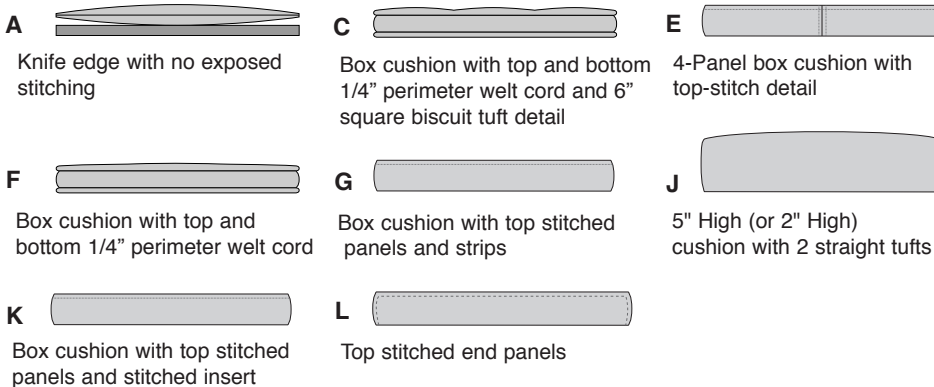

GENERAL Information

Cushion Options

Types

Shapes

Square available in Types A C E & F

Round available in Types E & F

All cushions A-G are 2" thick dense foam with polyester fiberfill wrap. Upholstery is available in customer's own material, customer's own leather or Garrett (Grade 1 & 2) leather listed below. Contact Ekitta for a quote on other leathers offered by Garrett. Please specify application of COM if you desire it to be applied in a particular direction. COM yardage is based on 54" wide material. Square footage for COL is based on hides measuring a minimum of 50" to 55" usable square feet. The shape of the hide or hides containing excessive holes, cuts or other imperfections may make it necessary for additional leather to be requested after COL is received.

Please contact EKITTA for all COM & COL shipping instructions.

Profiles

TYPE	A G						C E J K							F L							BOLSTER*				
	26" x 26"	36" x 36"	60" x 18"	60" x 24"	72" x 18"	72" x 24"	24" dia	36" dia	26" x 26"	36" x 36"	60" x 18"	60" x 24"	72" x 18"	72" x 24"	*20" x 20" x 14"	24" dia	36" dia	26" x 26"	36" x 36"	60" x 18"	60" x 24"	72" x 18"	72" x 24"	52" w or 54" w	64" w
COM	630	1230	1170	1240	1230	1320	640	1230	640	1230	1170	1240	1230	1320	850	490	780	480	890	820	880	910	1010	490	670
Yardage	1.5	2	3	3	3.5	3.5	1.5	2	1.5	2	2.5	3	3	3.5	1.5	1.5	2	1.5	2	2.5	3	3	3.5	1.5	2
COL	650	1250	1190	1260	1250	1340	670	1250	670	1250	1190	1260	1250	1340	880	530	810	500	910	840	900	950	1030	490	670
Square Ft.	35	45	40	65	45	75	30	45	30	45	40	65	45	75	25	28	45	25	45	40	60	45	70	25	28
Grade 1																									
Avion	1720	2590	2460	3370	2590	3500	1660	2390	1720	2550	2460	3370	2590	3500	2030	1480	2000	1480	2020	1820	2720	2120	3020	1440	1630
Berkshire																									
Grade 2																									
Chatham	2020	2840	2770	3680	2920	3830	1800	2610	1800	2700	2770	3680	2920	3830	3330	1620	2310	1610	2310	2120	3020	2400	3310	1490	1670