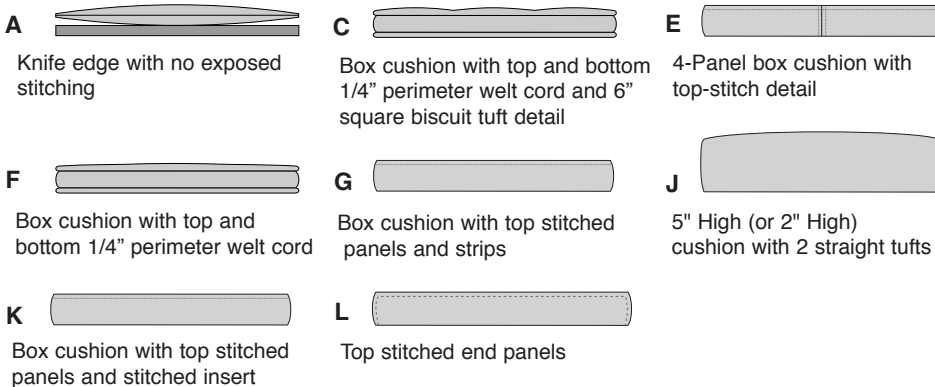

GENERAL Information

Cushion Options

Types

Shapes

Square available in Types A C E & F

Round available in Types E & F

All cushions A-G are 2" thick dense foam with polyester fiberfill wrap. Upholstery is available in customer's own material, customer's own leather or Garrett (Grade 1 & 2) leather listed below. Contact Ekitta for a quote on other leathers offered by Garrett. Please specify application of COM if you desire it to be applied in a particular direction. COM yardage is based on 54" wide material. Square footage for COL is based on hides measuring a minimum of 50" to 55" usable square feet. The shape of the hide or hides containing excessive holes, cuts or other imperfections may make it necessary for additional leather to be requested after COL is received.

Please contact EKITTA for all COM & COL shipping instructions.

Profiles

TYPE	A G						C E J K							F L							BOLSTER*				
	26"x26"	36" x 36"	60" x 18"	60" x 24"	72" x 18"	72" x 24"	24" dia	36" dia	26" x 26"	36" x 36"	60" x 18"	60" x 24"	72" x 18"	72" x 24"	*20" x 20" x 14"	24" dia	36" dia	26" x 26"	36" x 36"	60" x 18"	60" x 24"	72" x 18"	72" x 24"	52" w or 54" w	64" w
COM	630	1230	1170	1240	1230	1320	640	1230	640	1230	1170	1240	1230	1320	850	490	780	480	890	820	880	910	1010	490	670
Yardage	1.5	2	3	3	3.5	3.5	1.5	2	1.5	2	2.5	3	3	3.5	1.5	1.5	2	1.5	2	2.5	3	3	3.5	1.5	2
COL	650	1250	1190	1260	1250	1340	670	1250	670	1250	1190	1260	1250	1340	880	530	810	500	910	840	900	950	1030	490	670
Square Ft.	35	45	40	65	45	75	30	45	30	45	40	65	45	75	25	28	45	25	45	40	60	45	70	25	28
Grade 1																									
Avion	1720	2590	2460	3370	2590	3500	1660	2390	1720	2550	2460	3370	2590	3500	2030	1480	2000	1480	2020	1820	2720	2120	3020	1440	1630
Berkshire																									
Grade 2																									
Chatham	2020	2840	2770	3680	2920	3830	1800	2610	1800	2700	2770	3680	2920	3830	3330	1620	2310	1610	2310	2120	3020	2400	3310	1490	1670